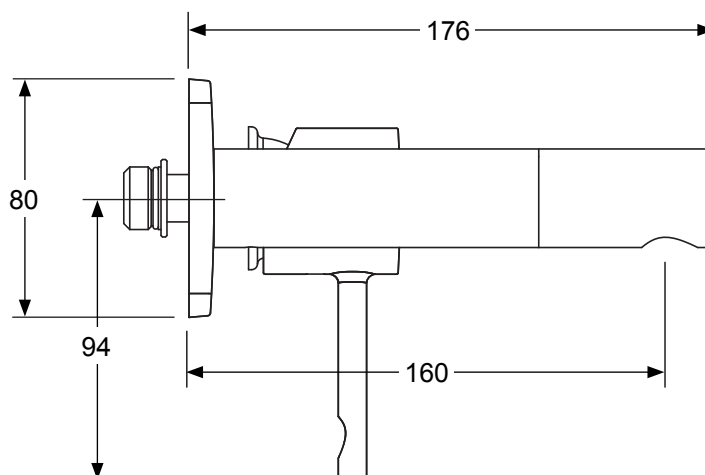

Cuff Single-Lever Wall-Mount Basin Mixer

C5682IN-4ND

Product Description: Cuff single-lever wall-mount basin mixer

Colour/Finish: Polished Chrome

Material: Brass Body

Minimum Pressure: 0.5 bar

Product Weight (kg): 2.1

Fixings Included: Yes

Guarantee (Years): 5

Additional Information: KOHLER® finishes resist corrosion and tarnishing, whilst solid brass construction ensures durability and reliability.

Dimensions (mm)

Flow Diagram